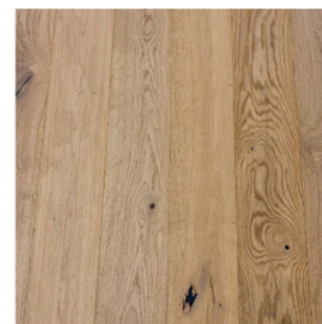

#### WIDTH:

- 7.5"
- 8.5"
- 9.5"
- 10.5"

#### EDGES :

- BUSH HAMMERED
- SQUARE

COLOR VARIATION / RANGE

FILLED KNOTS\*

SMOOTH, EASED EDGES\*