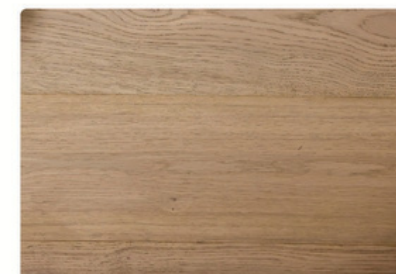

#### WIDTH:

- 7.5"
- 8.5"
- 9.5"
- 10.5"

#### EDGES :

- BUSH HAMMERED
- SQUARE

COLOR VARIATION / RANGE

FILLED KNOTS\*

SMOOTH, EASED EDGES\*